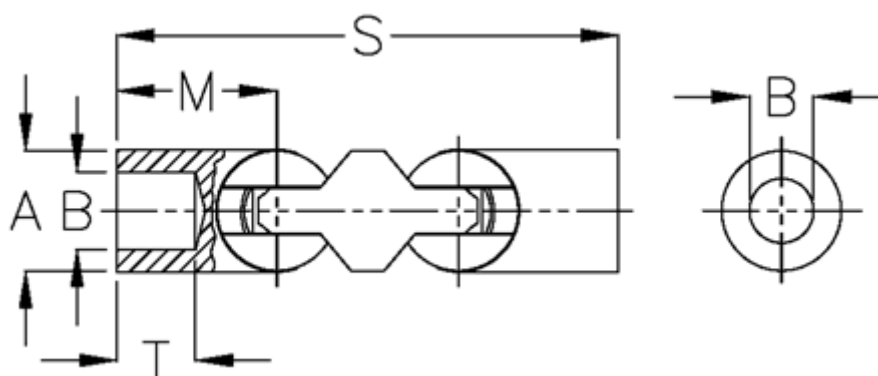

Article number: 07820300

Description: Ball joint, double 0.820.300  
0.820.300

## Measures

A	= 20
B H7	= 10
M	= 25.0
s	= 74
T	= 13